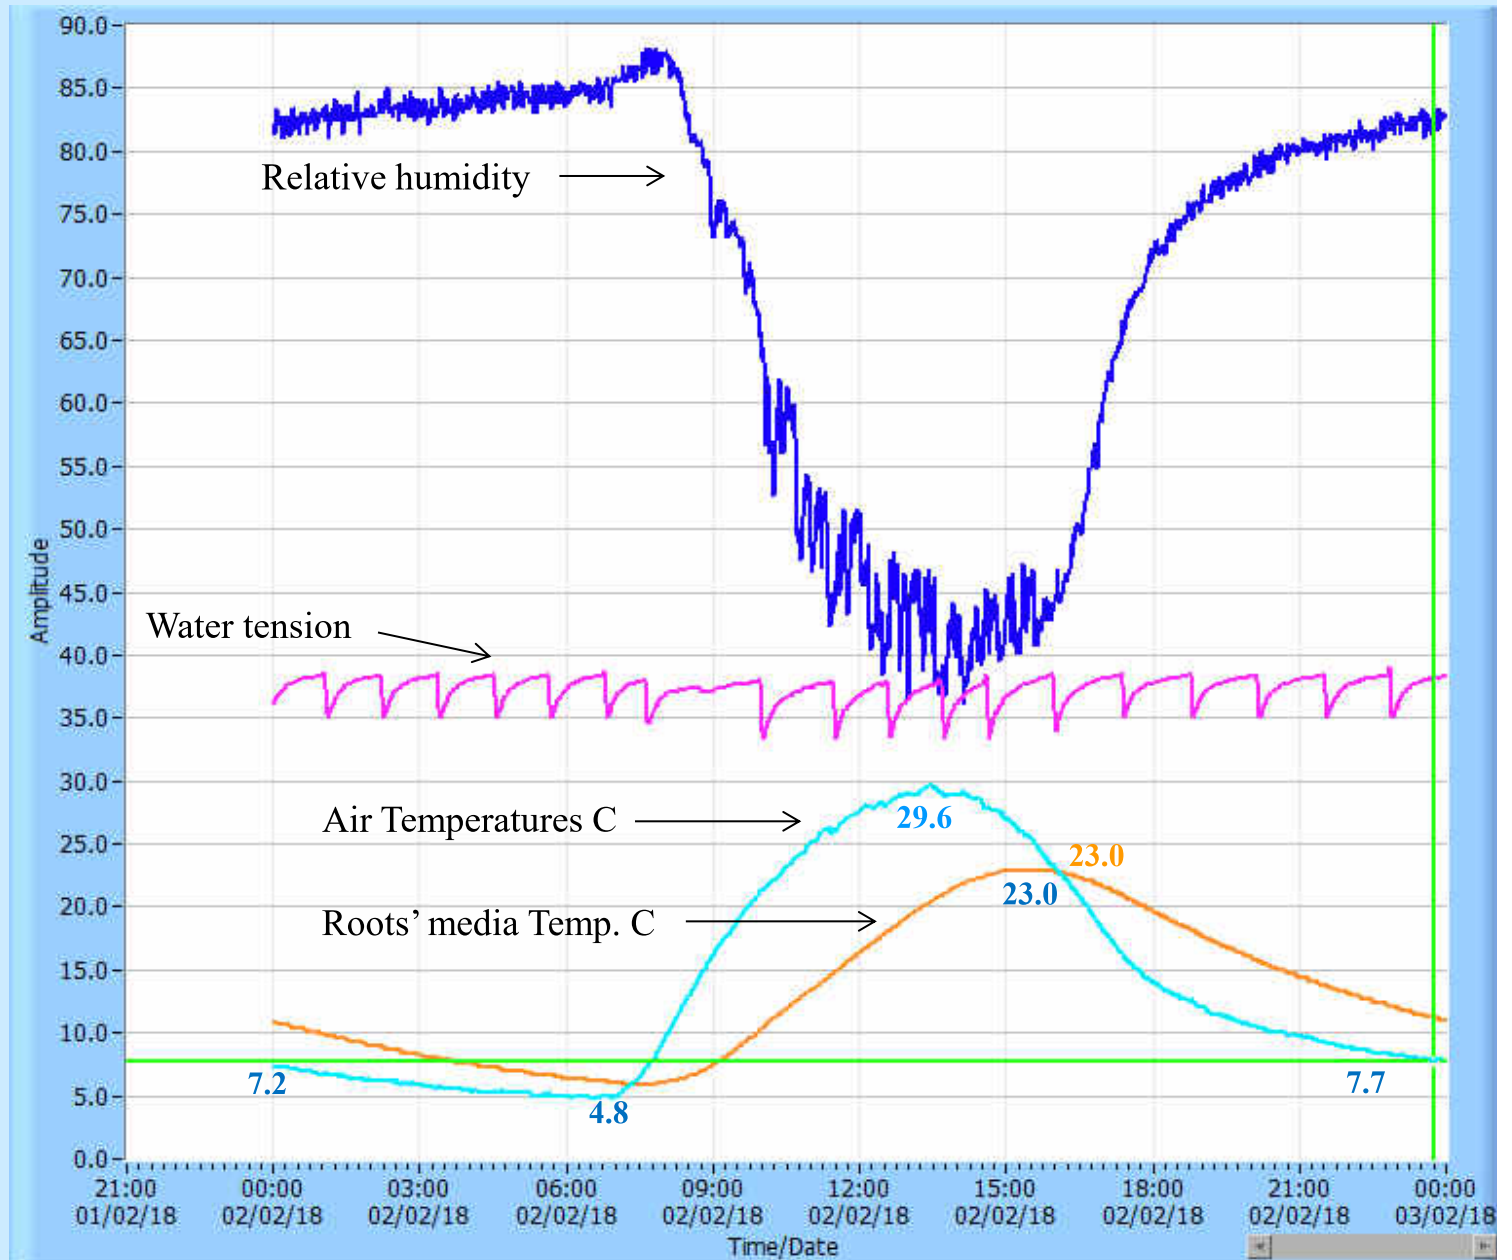

A Typical winter-day conditions, in our gerbera breeding greenhouse. 02.02.2018